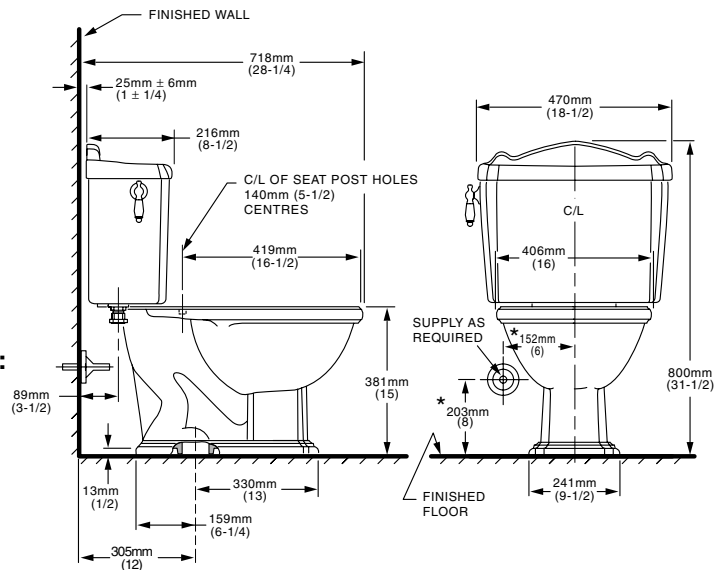

**Compliance Certifications -
Meets or Exceeds the Following Specifications:**

- ASME A112.19.2M (and 19.6M)
- CAN/CSA B45 series

To Be Specified

- ☐ Colour:
- ☐ Seat: American Standard 5322 011 "Rise and Shine" (with easy to clean lift-off hinge system) solid plastic closed front, round front seat with cover. See Price Book.
- ☐ Alternate Seat:
- ☐ Supply with stop:

NOTES:

THIS COMBINATION IS DESIGNED TO ROUGH-IN AT A MINIMUM DIMENSION OF 305MM (12") FROM FINISHED WALL TO C/L OF OUTLET.

* DIMENSIONS SHOWN FOR LOCATION OF SUPPLY ARE SUGGESTED.

SUPPLY NOT INCLUDED WITH FIXTURE AND MUST BE ORDERED SEPARATELY.

IMPORTANT: Dimensions of fixtures are nominal and may vary within the range of tolerance established by ANSI Standard A112.19.2.

These measurements are subject to change or cancellation. No responsibility is assumed for use of superseded or voided pages.